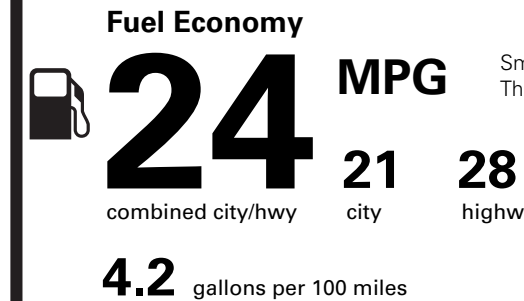

SAFETY/SECURITY

- ADVANCETRAC™ WITH RSC
- AIRBAGS - SIDE IMPACT / CURTAINS
- AIRBAGS-DRVR&PASS KNEE
- AIRBAGS-DUAL-STAGE FRONT
- AUTO HIGH BEAMS
- PASSIVE ANTI-THEFT SECURILOCK SYSTEM
- PRE-COLLISION ASSIST W/AEB
- SOS POST CRASH SYSTEM

WARRANTY

- 4YR/50K MILE WARRANTY
- 4YR/50K PICKUPDELIVERY SVC
- 6YR/70K MI POWERTRAIN WA

INCLUDED ON THIS VEHICLE

(MSRP)

EQUIPMENT GROUP 201A

5,300.00

- PANORAMIC VISTA RF W/PWR SHAD
- ELEMENTS PACKAGE
- HEATED/VENTILATED D/P SEATS
- HEATED REAR SEATS
- HEATED STEERING WHEEL
- RAIN SENSING WIPERS
- WINDSHIELD WIPER DE-ICER
- LINCOLN CO-PILOT360 1.5 PLUS
- 360 DEGREE CAMERA
- ACTIVE PARK ASSIST 2.0
- INTEL ADAPT CRUISE CONTROL

OPTIONAL EQUIPMENT/OTHER

- 2.3L TURBOCHARGED I-4 ENG NO CHARGE
- 8-SPD AUTO TRANSMISSION NO CHARGE
- 245/45R20 99V A/S BSW TIRES
- 17" MINI SPARE WHEEL W/TIRE 150.00
- SPORT PACKAGE 2,500.00
- .20" BRIGHT MACHINED ALUM WHL
- FRONT LICENSE PLATE BRACKET NO CHARGE

PRICE INFORMATION

BASE PRICE	$43,710.00
TOTAL OPTIONS/OTHER	7,950.00
TOTAL VEHICLE & OPTIONS/OTHER	51,660.00
DESTINATION & DELIVERY	1,195.00

EPA DOT Fuel Economy and Environment

Gasoline Vehicle

Small SUVs range from 14 to 129 MPG. The best vehicle rates 142 MPGe.

You spend $750 more in fuel costs over 5 years compared to the average new vehicle.

Annual fuel cost $1,450