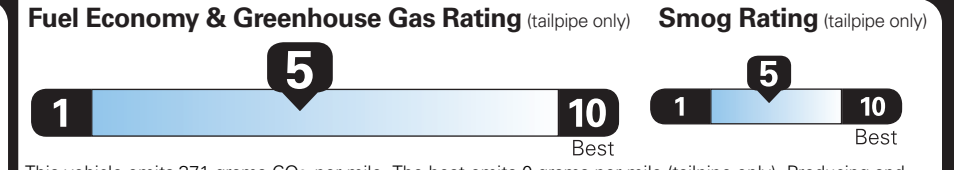

This vehicle emits 371 grams CO₂ per mile. The best emits 0 grams per mile (tailpipe only). Producing and distributing fuel also create emissions; learn more at fueleconomy.gov.

Actual results will vary for many reasons, including driving conditions and how you drive and maintain your vehicle. The average new vehicle gets 27 MPG and costs $6,500 to fuel over 5 years. Cost estimates are based on 15,000 miles per year at $2.35 per gallon. MPGe is miles per gasoline gallon equivalent. Vehicle emissions are a significant cause of climate change and smog.

fueleconomy.gov

Calculate personalized estimates and compare vehicles

GOVERNMENT 5-STAR SAFETY RATINGS

Overall Vehicle Score ★★★★★

Based on the combined ratings of frontal, side and rollover. Should ONLY be compared to other vehicles of similar size and weight.

Frontal Crash Driver ★★★★★
Passenger ★★★★★

Based on the risk of injury in a frontal impact. Should ONLY be compared to other vehicles of similar size and weight.

Side Crash Front seat ★★★★★
Rear seat ★★★★★

Based on the risk of injury in a side impact.

Rollover ★★★★★

Based on the risk of rollover in a single-vehicle crash.

Star ratings range from 1 to 5 stars (★★★★★), with 5 being the highest.

Source: National Highway Traffic Safety Administration (NHTSA).

www.safercar.gov or 1-888-327-4236

5LMCJ2DH9NUL18620

THE LINCOLN WAY™ APP

Your Dashboard of Services & Features

1. Download the Lincoln Way app* and you can:
2. Remotely start, lock and unlock your vehicle
   - Locate your vehicle and check approximate fuel range
   - Receive vehicle health alerts

The Lincoln Connect™ modem is active and sending vehicle data (e.g., diagnostics) to Lincoln. See in-vehicle Settings for connectivity options.

Lincoln Protect™

Insist on Lincoln Protect! The only extended service plan fully backed by Lincoln and honored at every Lincoln dealership in the U.S., Canada and Mexico. See your Lincoln dealer or visit www.LincolnOwner.com

WARNING: Operating, servicing and maintaining a passenger vehicle, pickup truck, van, or off-road vehicle can expose you to chemicals including engine exhaust, carbon monoxide, phthalates, and lead, which are known to the State of California to cause cancer and birth defects or other reproductive harm. To minimize exposure, avoid breathing exhaust, do not idle the engine except as necessary, service your vehicle in a well-ventilated area and wear gloves or wash your hands frequently when servicing your vehicle. For more information go to www.P65Warnings.ca.gov/passenger-vehicle.

SCAN OR TEXT 5LNUL18620 TO 59173

Msg & Data rates may apply. Text HELP for help

www.lincoln.com/help/privacy-terms/

RAMP ONE	CL34
RAMP TWO	CONVOY
ITEM #:	67-1017 O/T 2

TOTAL MSRP $52,855.00

LINCOLN AUTOMOTIVE FINANCIAL SERVICES

Whether you decide to lease or finance your vehicle, you'll find the choices that are right for you. See your Lincoln Dealer for details or visit www.lincolnafs.com.

NF161 N RD 2X 240 000261 06 16 22